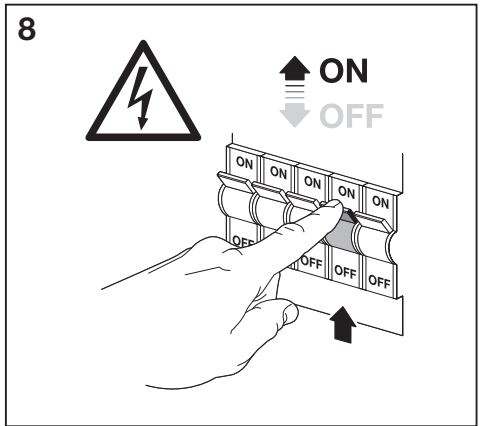

DECOR SWAN

	EAN	W	Light source lm	Output lm	K	°C	IP	V~	mA	Hz	DF	
SMART WIFI DECOR SWAN CEILING TWWT	4058075757646	22	1680	1200	3000- 6500	-20...+40	20	220-240	106	50/60	≥0.7	15000

	EAN	This product contains a light source of energy efficiency class	Contained Light Source
SMART WIFI DECOR SWAN CEILING TWWT	4058075757646	F	contains 4 light sources 