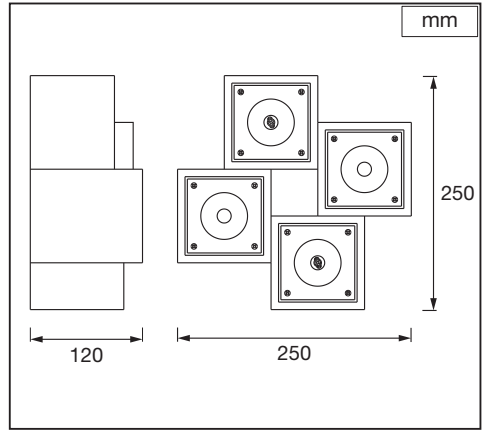

DECOR SWAN

	EAN	W	Light source lm	Output lm	K	°C	IP	V~	mA	Hz	DF	
SMART WIFI DECOR SWAN CEILING TWWT	4058075757646	22	1680	1200	3000- 6500	-20...+40	20	220-240	106	50/60	≥0.7	15000

	EAN	This product contains a light source of energy efficiency class	Contained Light Source
SMART WIFI DECOR SWAN CEILING TWWT	4058075757646	F	contains 4 light sources 