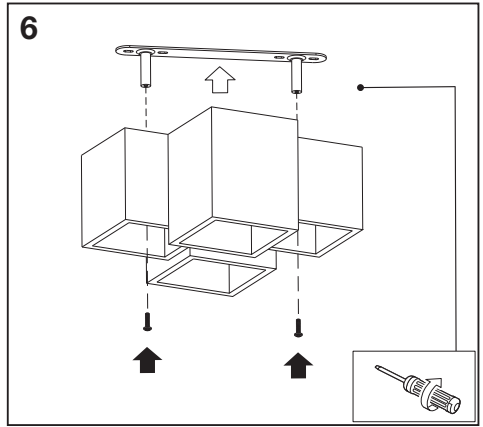

DECOR SWAN

	EAN	W	Light source lm	Output lm	K	°C	IP	V~	mA	Hz	DF	
SMART WIFI DECOR SWAN CEILING TWWT	4058075757646	22	1680	1200	3000- 6500	-20...+40	20	220-240	106	50/60	≥0.7	15000

	EAN	This product contains a light source of energy efficiency class	Contained Light Source
SMART WIFI DECOR SWAN CEILING TWWT	4058075757646	F	contains 4 light sources 