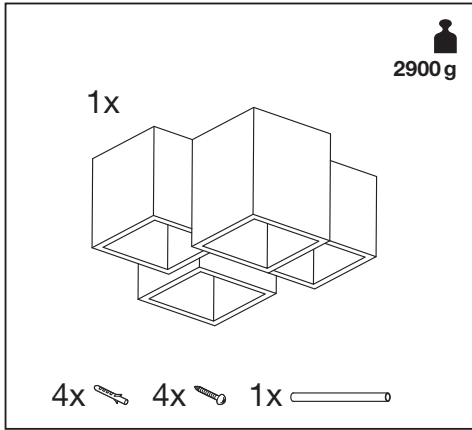

DECOR SWAN

	EAN	W	Light source lm	Output lm	K	°C	IP	V~	mA	Hz	DF	
SMART WIFI DECOR SWAN CEILING TWWT	4058075757646	22	1680	1200	3000- 6500	-20...+40	20	220-240	106	50/60	≥0.7	15000

	EAN	This product contains a light source of energy efficiency class	Contained Light Source
SMART WIFI DECOR SWAN CEILING TWWT	4058075757646	F	contains 4 light sources 