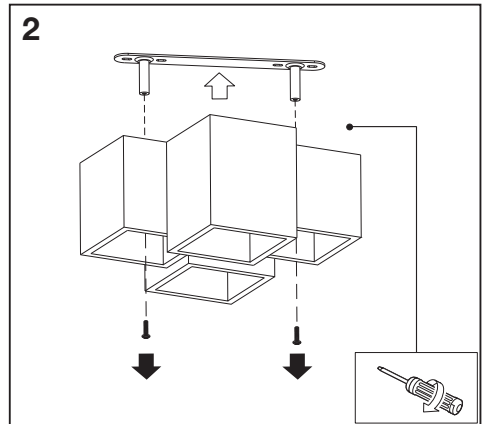

DECOR SWAN

	EAN	W	Light source lm	Output lm	K	°C	IP	V~	mA	Hz	DF	
SMART WIFI DECOR SWAN CEILING TWWT	4058075757646	22	1680	1200	3000- 6500	-20...+40	20	220-240	106	50/60	≥0.7	15000

	EAN	This product contains a light source of energy efficiency class	Contained Light Source
SMART WIFI DECOR SWAN CEILING TWWT	4058075757646	F	contains 4 light sources 