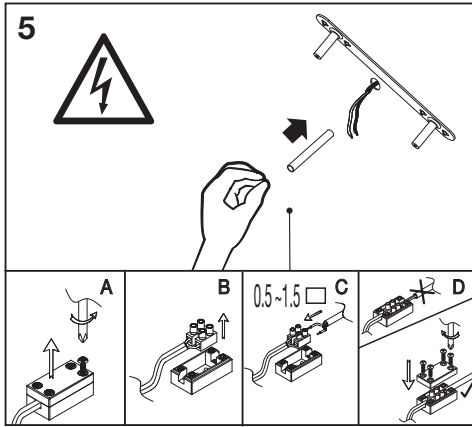

DECOR SWAN

	EAN	W	Light source lm	Output lm	K	°C	IP	V~	mA	Hz	DF	
SMART WIFI DECOR SWAN CEILING TWWT	4058075757646	22	1680	1200	3000- 6500	-20...+40	20	220-240	106	50/60	≥0.7	15000

	EAN	This product contains a light source of energy efficiency class	Contained Light Source
SMART WIFI DECOR SWAN CEILING TWWT	4058075757646	F	contains 4 light sources 