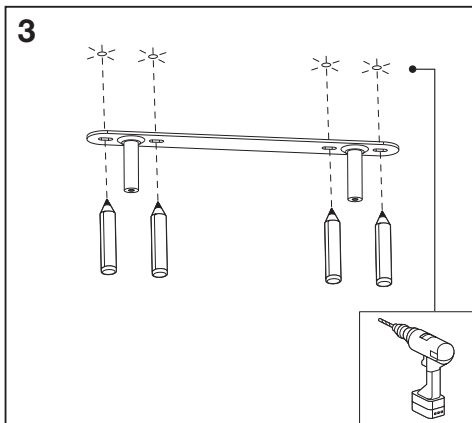

DECOR SWAN

	EAN	W	Light source lm	Output lm	K	°C	IP	V~	mA	Hz	DF	
SMART WIFI DECOR SWAN CEILING TWWT	4058075757646	22	1680	1200	3000- 6500	-20...+40	20	220-240	106	50/60	≥0.7	15000

	EAN	This product contains a light source of energy efficiency class	Contained Light Source
SMART WIFI DECOR SWAN CEILING TWWT	4058075757646	F	contains 4 light sources 