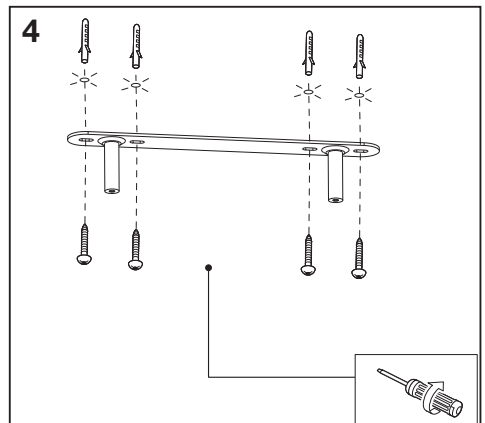

DECOR SWAN

	EAN	W	Light source lm	Output lm	K	°C	IP	V~	mA	Hz	DF	
SMART WIFI DECOR SWAN CEILING TWWT	4058075757646	22	1680	1200	3000- 6500	-20...+40	20	220-240	106	50/60	≥0.7	15000

	EAN	This product contains a light source of energy efficiency class	Contained Light Source
SMART WIFI DECOR SWAN CEILING TWWT	4058075757646	F	contains 4 light sources 