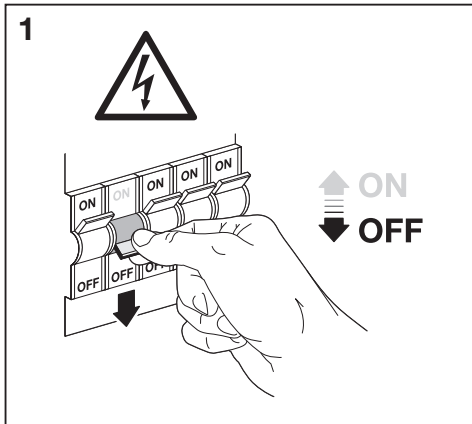

DECOR SWAN

	EAN	W	Light source lm	Output lm	K	°C	IP	V~	mA	Hz	DF	
SMART WIFI DECOR SWAN CEILING TWWT	4058075757646	22	1680	1200	3000- 6500	-20...+40	20	220-240	106	50/60	≥0.7	15000

	EAN	This product contains a light source of energy efficiency class	Contained Light Source
SMART WIFI DECOR SWAN CEILING TWWT	4058075757646	F	contains 4 light sources 